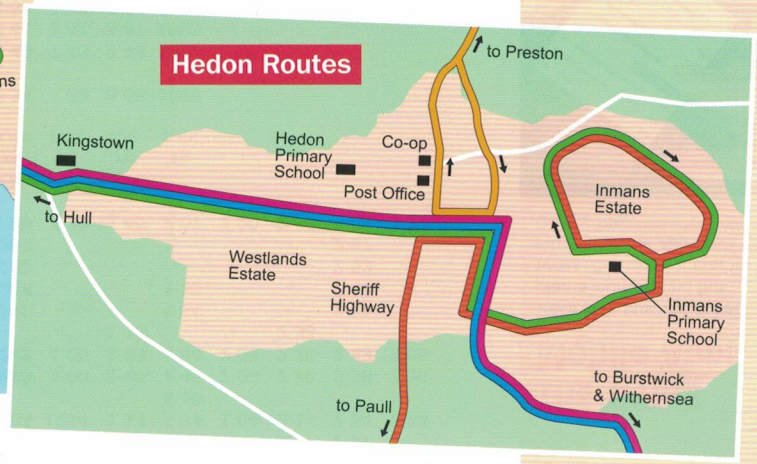

Hull : Bilton/ASDA : Sproatley : Preston : Hedon

Monday to Saturday	NS			S			NS		
	277	277	277	277	277	277	277	277	277
	a.m.	a.m.	p.m.	p.m.	p.m.	p.m.	p.m.	p.m.	p.m.
Hull (Paragon Interchange).....	8 55	1030	1 00	3 30	5 30	5 30	5 30	5 30	5 30
Westminster Avenue	9 10	1045	1 15	3 45	5 45	5 50	5 50	5 50	5 50
Saltshouse Road	9 14	1049	1 19	3 49	5 49	5 54	5 54	5 54	5 54
Bilton (Church)	9 19	1054	1 24	3 54	5 54	5 59	5 59	5 59	5 59
Sproatley.....	9 26	1101	1 31	4 01	6 01	6 06	6 06	6 06	6 06
Preston (Main Street)	9 33	1108	1 38	4 08	6 08	6 13	6 13	6 13	6 13
Hedon (Thorn Road Corner)	-	-	-	4 14	6 14	6 19	6 19	6 19	6 19
Hedon (St Augustines Gate).....	9 40	1115	1 45	-	-	-	-	-	-

	S	NS				
	277	277	277	277	277	277
	a.m.	a.m.	a.m.	a.m.	p.m.	p.m.
Hedon (Imans Estate).....	-	-	-	-	4 35	6 45
Hedon (Thorn Road Corner)	-	-	-	-	4 42	6 52
Hedon (St Augustines Gate).....	7 20	7 20	9 42	1117	1 47	4 43
Preston (Main Street)	7 25	7 25	9 47	1122	1 52	4 48
Sproatley.....	7 31	7 31	9 53	1128	1 58	4 54
Bilton (Church)	7 38	7 38	1000	1135	2 05	5 01
Saltshouse Road	7 43	7 43	1005	1140	2 10	5 06
Westminster Avenue	7 47	7 48	1009	1144	2 14	5 10
Hull (Paragon Interchange).....	8 02	8 08	1024	1159	2 29	5 25

Codes:
NS: These buses do not run on Saturdays.
S: These buses run on Saturdays only.
☉: These buses begin in Hull as a Service 79, continuing as a Service 277 to Preston and Sproatley.

BusLine: 01482 59 29 29
www.eyms.co.uk
www.twitter.com/EYBuses

Your bus routes

Hull : Hedon Road : Paull : Hedon

All bus times and fares correct as at the date shown above but are subject to alteration. If in doubt please phone BusLine: 01482 59 29 29

BusLine: 01482 59 29 29 | www.eyms.co.uk | www.twitter.com/EYBuses

Low floor, easy access buses.