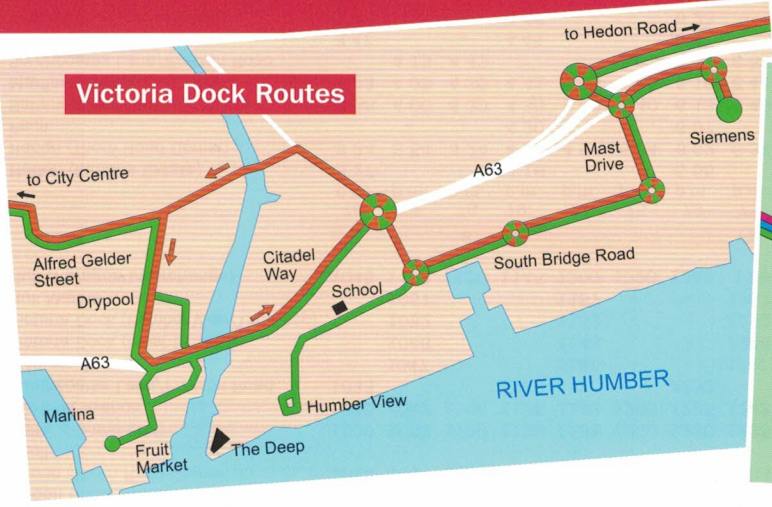

Hull : Bilton/ASDA : Sproatley : Preston : Hedon

Monday to Saturday	NS			S			NS		
	277	277	277	277	277	277	277	277	277
	a.m.	a.m.	p.m.	p.m.	p.m.	p.m.	p.m.	p.m.	p.m.
Hull (Paragon Interchange).....	8 55	1030	1 00	3 30	5 30	5 30	5 30	5 30	5 30
Westminster Avenue	9 10	1045	1 15	3 45	5 45	5 50	5 50	5 50	5 50
Saltshouse Road	9 14	1049	1 19	3 49	5 49	5 54	5 54	5 54	5 54
Bilton (Church)	9 19	1054	1 24	3 54	5 54	5 59	5 59	5 59	5 59
Sproatley.....	9 26	1101	1 31	4 01	6 01	6 06	6 06	6 06	6 06
Preston (Main Street)	9 33	1108	1 38	4 08	6 08	6 13	6 13	6 13	6 13
Hedon (Thorn Road Corner)	-	-	-	4 14	6 14	6 19	6 19	6 19	6 19
Hedon (St Augustines Gate).....	9 40	1115	1 45	-	-	-	-	-	-

	S	NS				
	277	277	277	277	277	277
	a.m.	a.m.	a.m.	a.m.	p.m.	p.m.
Hedon (Imans Estate).....	-	-	-	-	4 35	6 45
Hedon (Thorn Road Corner)	-	-	-	-	4 42	6 52
Hedon (St Augustines Gate).....	7 20	7 20	9 42	1117	1 47	4 43
Preston (Main Street)	7 25	7 25	9 47	1122	1 52	4 48
Sproatley.....	7 31	7 31	9 53	1128	1 58	4 54
Bilton (Church)	7 38	7 38	1000	1135	2 05	5 01
Saltshouse Road	7 43	7 43	1005	1140	2 10	5 06
Westminster Avenue	7 47	7 48	1009	1144	2 14	5 10
Hull (Paragon Interchange).....	8 02	8 08	1024	1159	2 29	5 25

Codes:
NS: These buses do not run on Saturdays.
S: These buses run on Saturdays only.
☉: These buses begin in Hull as a Service 79, continuing as a Service 277 to Preston and Sproatley.

BusLine: 01482 59 29 29
www.eyms.co.uk
www.twitter.com/EYBuses

Your bus routes

Hull : Hedon Road : Paull : Hedon

All bus times and fares correct as at the date shown above but are subject to alteration. If in doubt please phone BusLine: 01482 59 29 29

BusLine: 01482 59 29 29 | www.eyms.co.uk | www.twitter.com/EYBuses

Low floor, easy access buses.